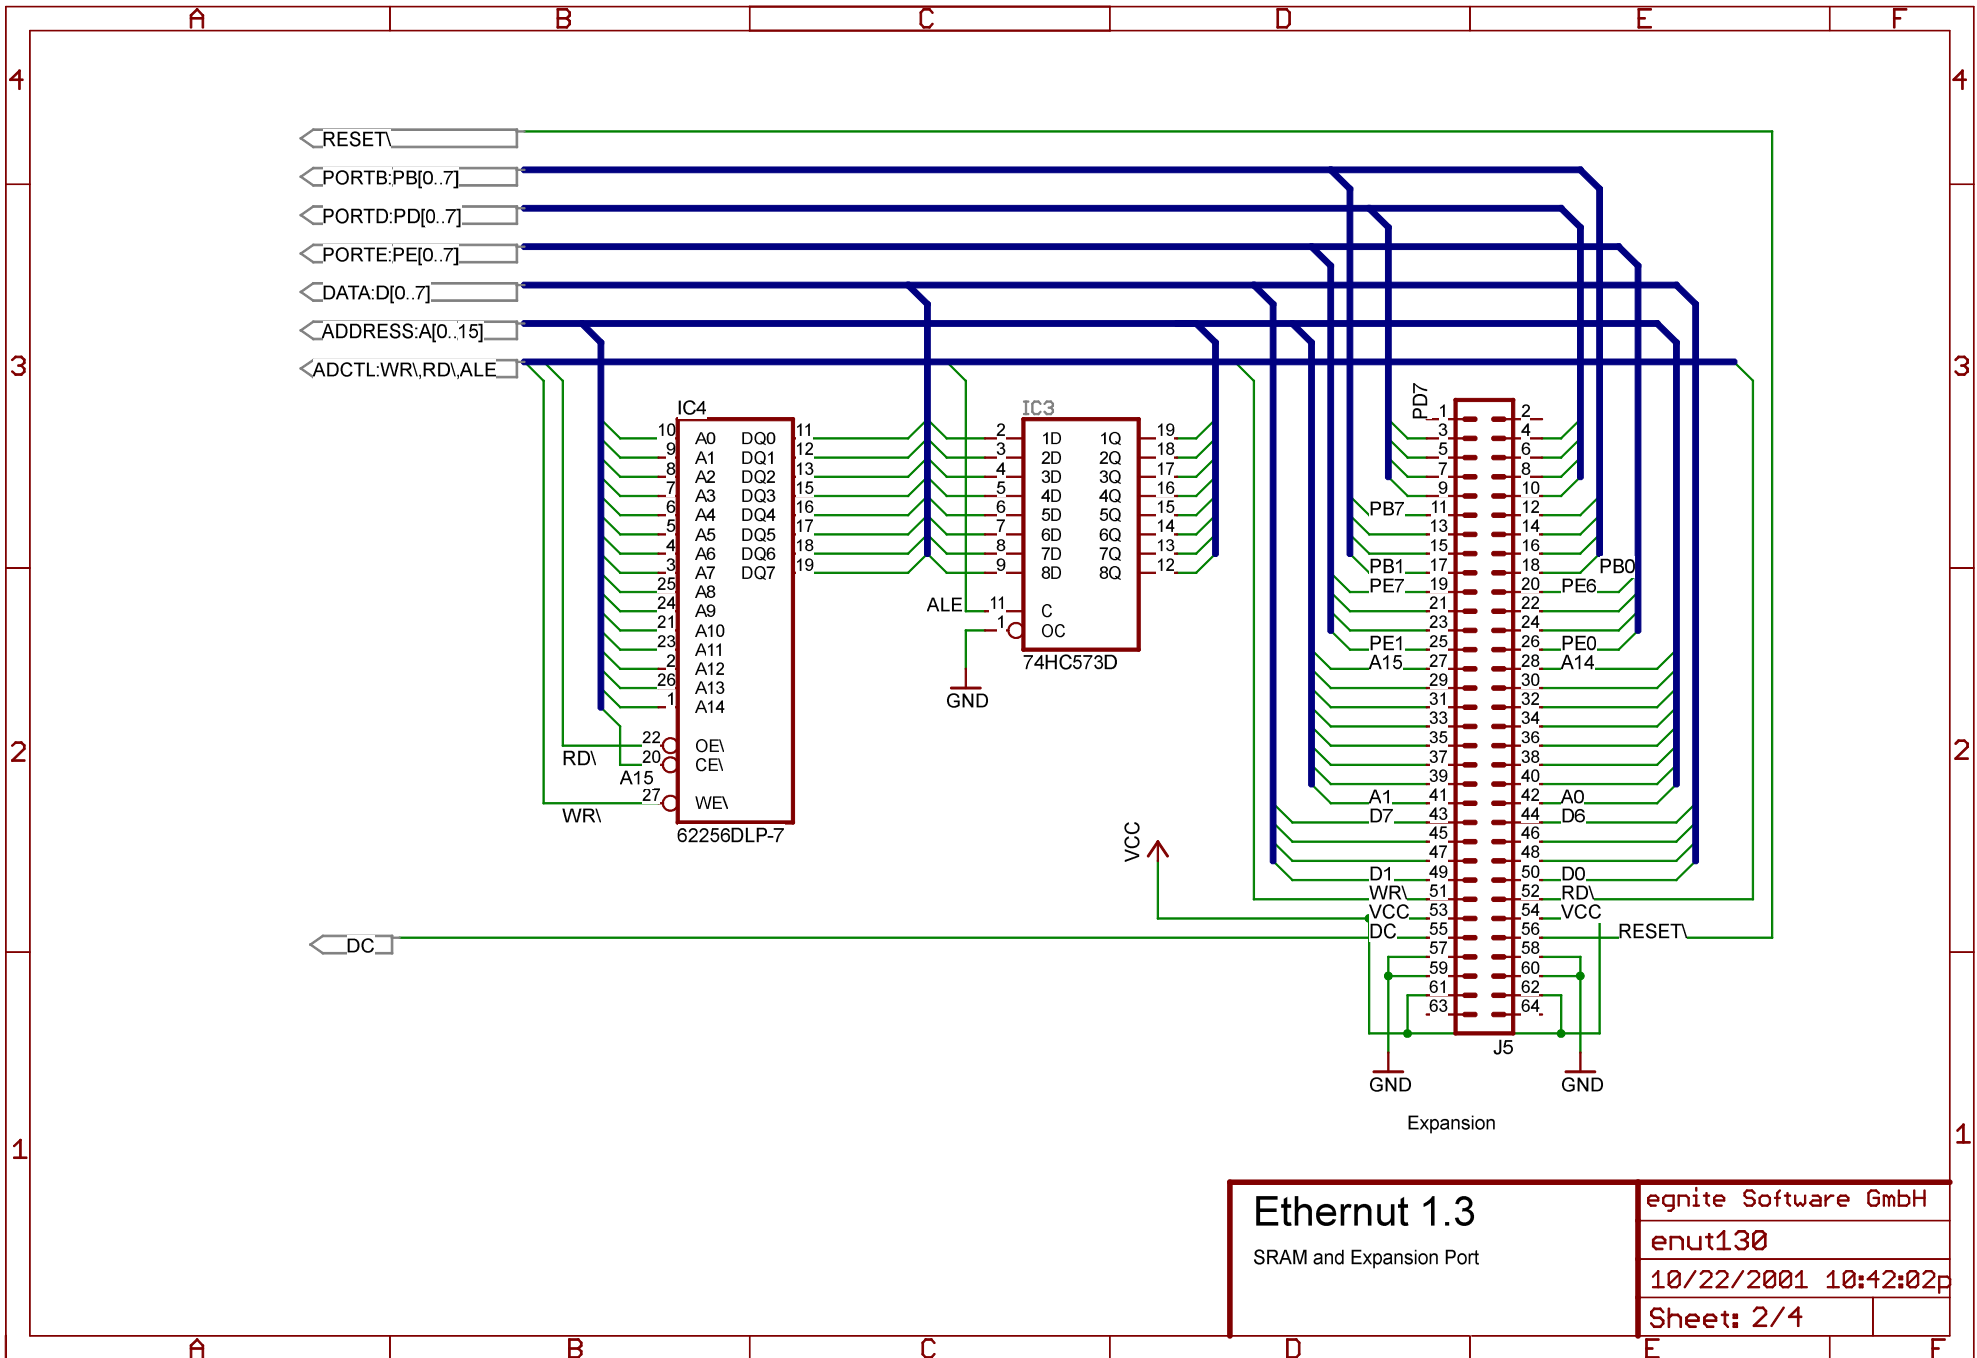

Ethernut 1.3		egnite Software GmbH	
CPU Analogue Interface Serial Interface ISP Interface		enut130	
		10/22/2001 10:42:02p	
		Sheet: 1/4	

Ethernut 1.3 SRAM and Expansion Port	egnite Software GmbH
	enut130
	10/22/2001 10:42:02p
	Sheet: 2/4

Ethernut 1.3 Power Supply Reset Logic	egnite Software GmbH
	enut130
	10/22/2001 10:42:02p
	Sheet: 4/4