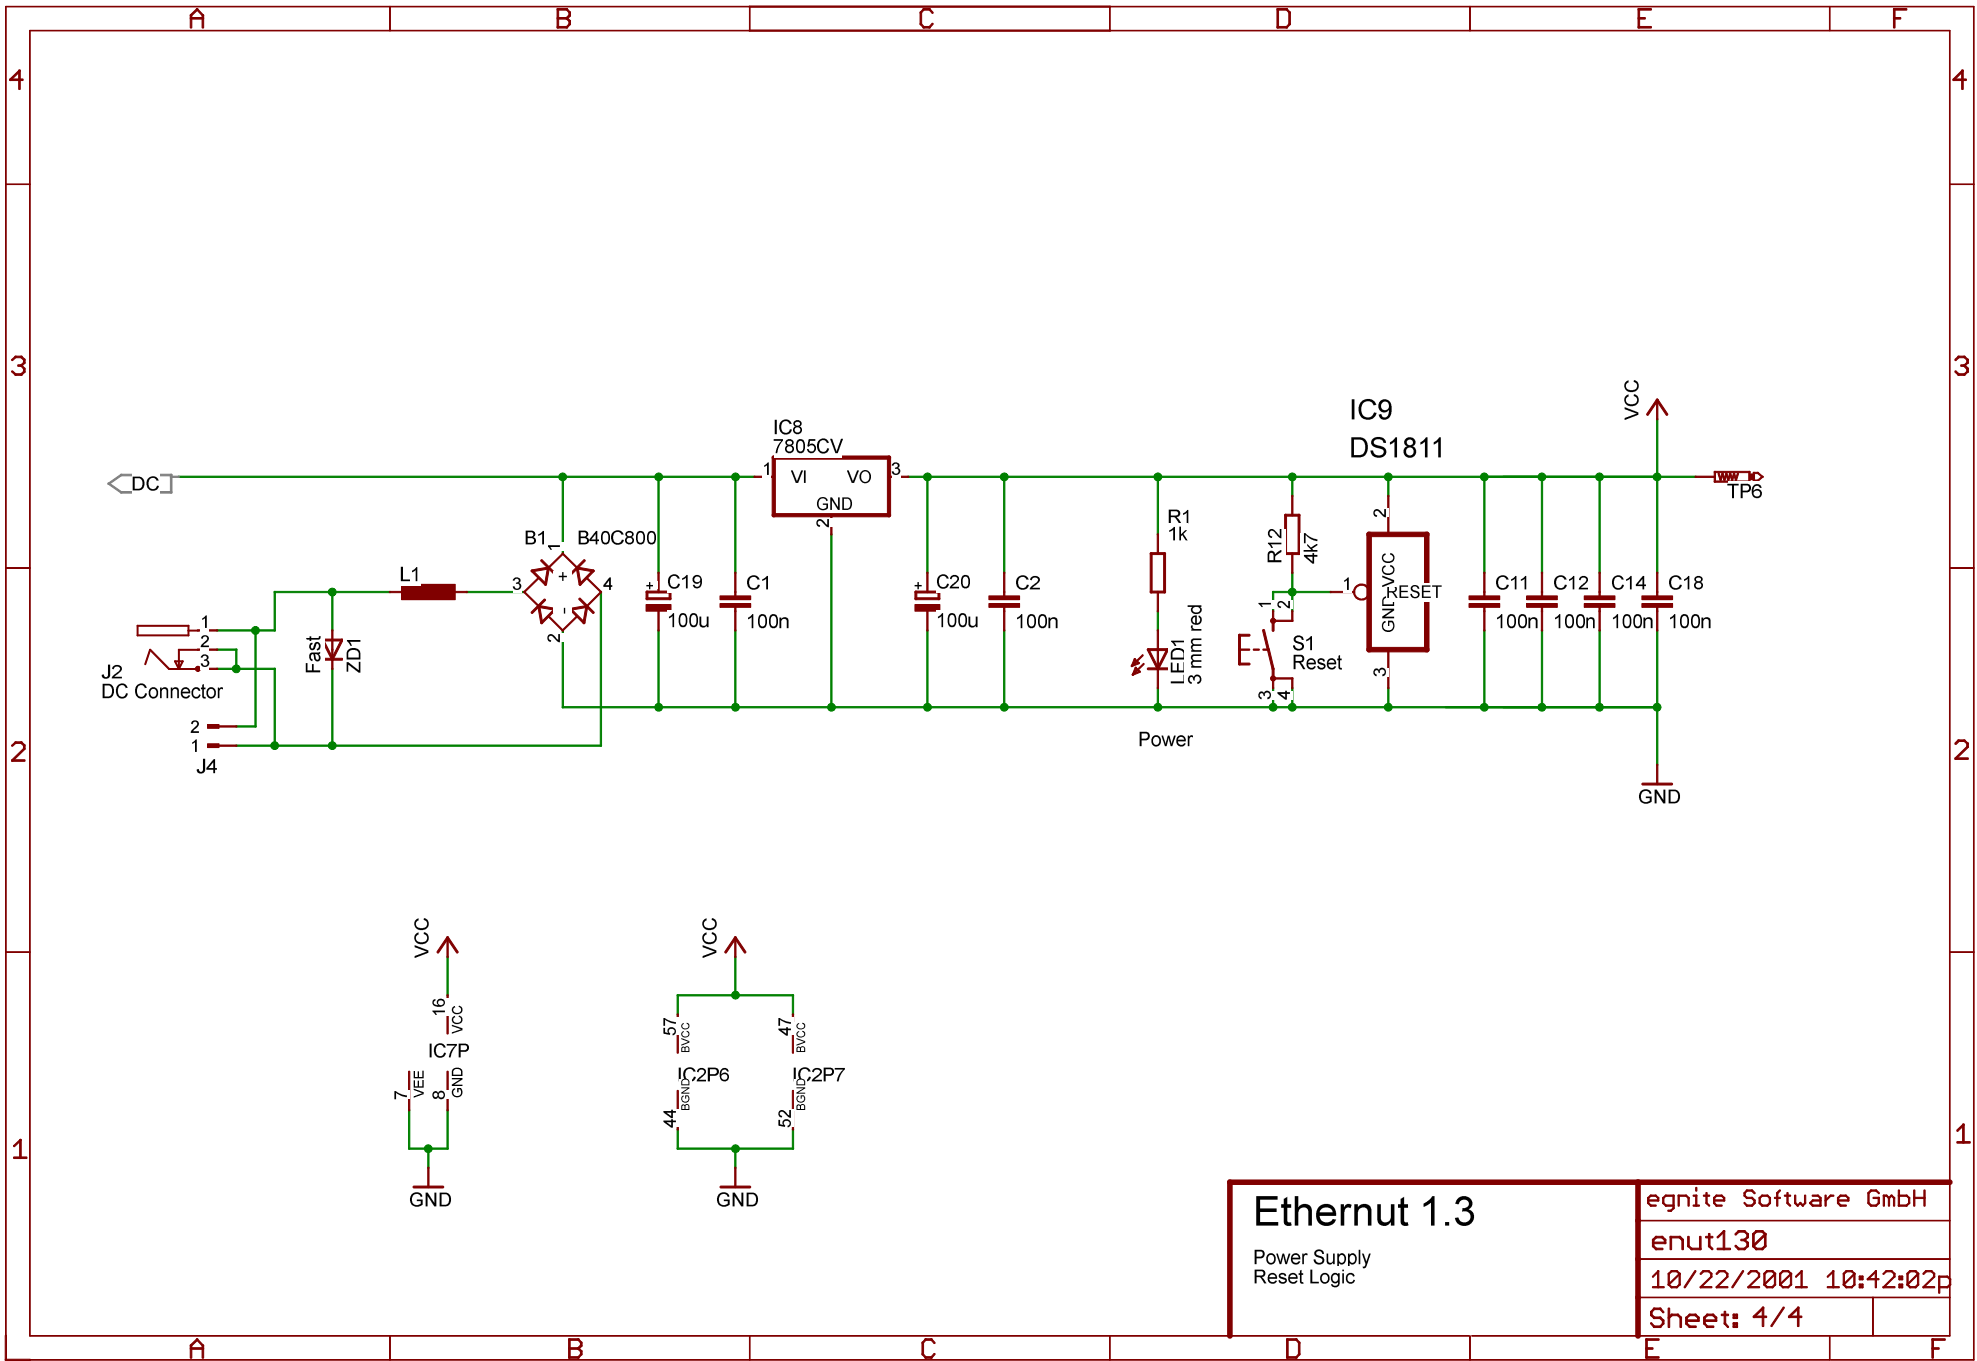

Ethernut 1.3		egnite Software GmbH	
CPU Analogue Interface Serial Interface ISP Interface		enut130	
		10/22/2001 10:42:02p	
		Sheet: 1/4	

Ethernut 1.3 SRAM and Expansion Port	egnite Software GmbH
	enut130
	10/22/2001 10:42:02p
	Sheet: 2/4

Ethernut 1.3 Power Supply Reset Logic	egnite Software GmbH
	enut130
	10/22/2001 10:42:02p
	Sheet: 4/4