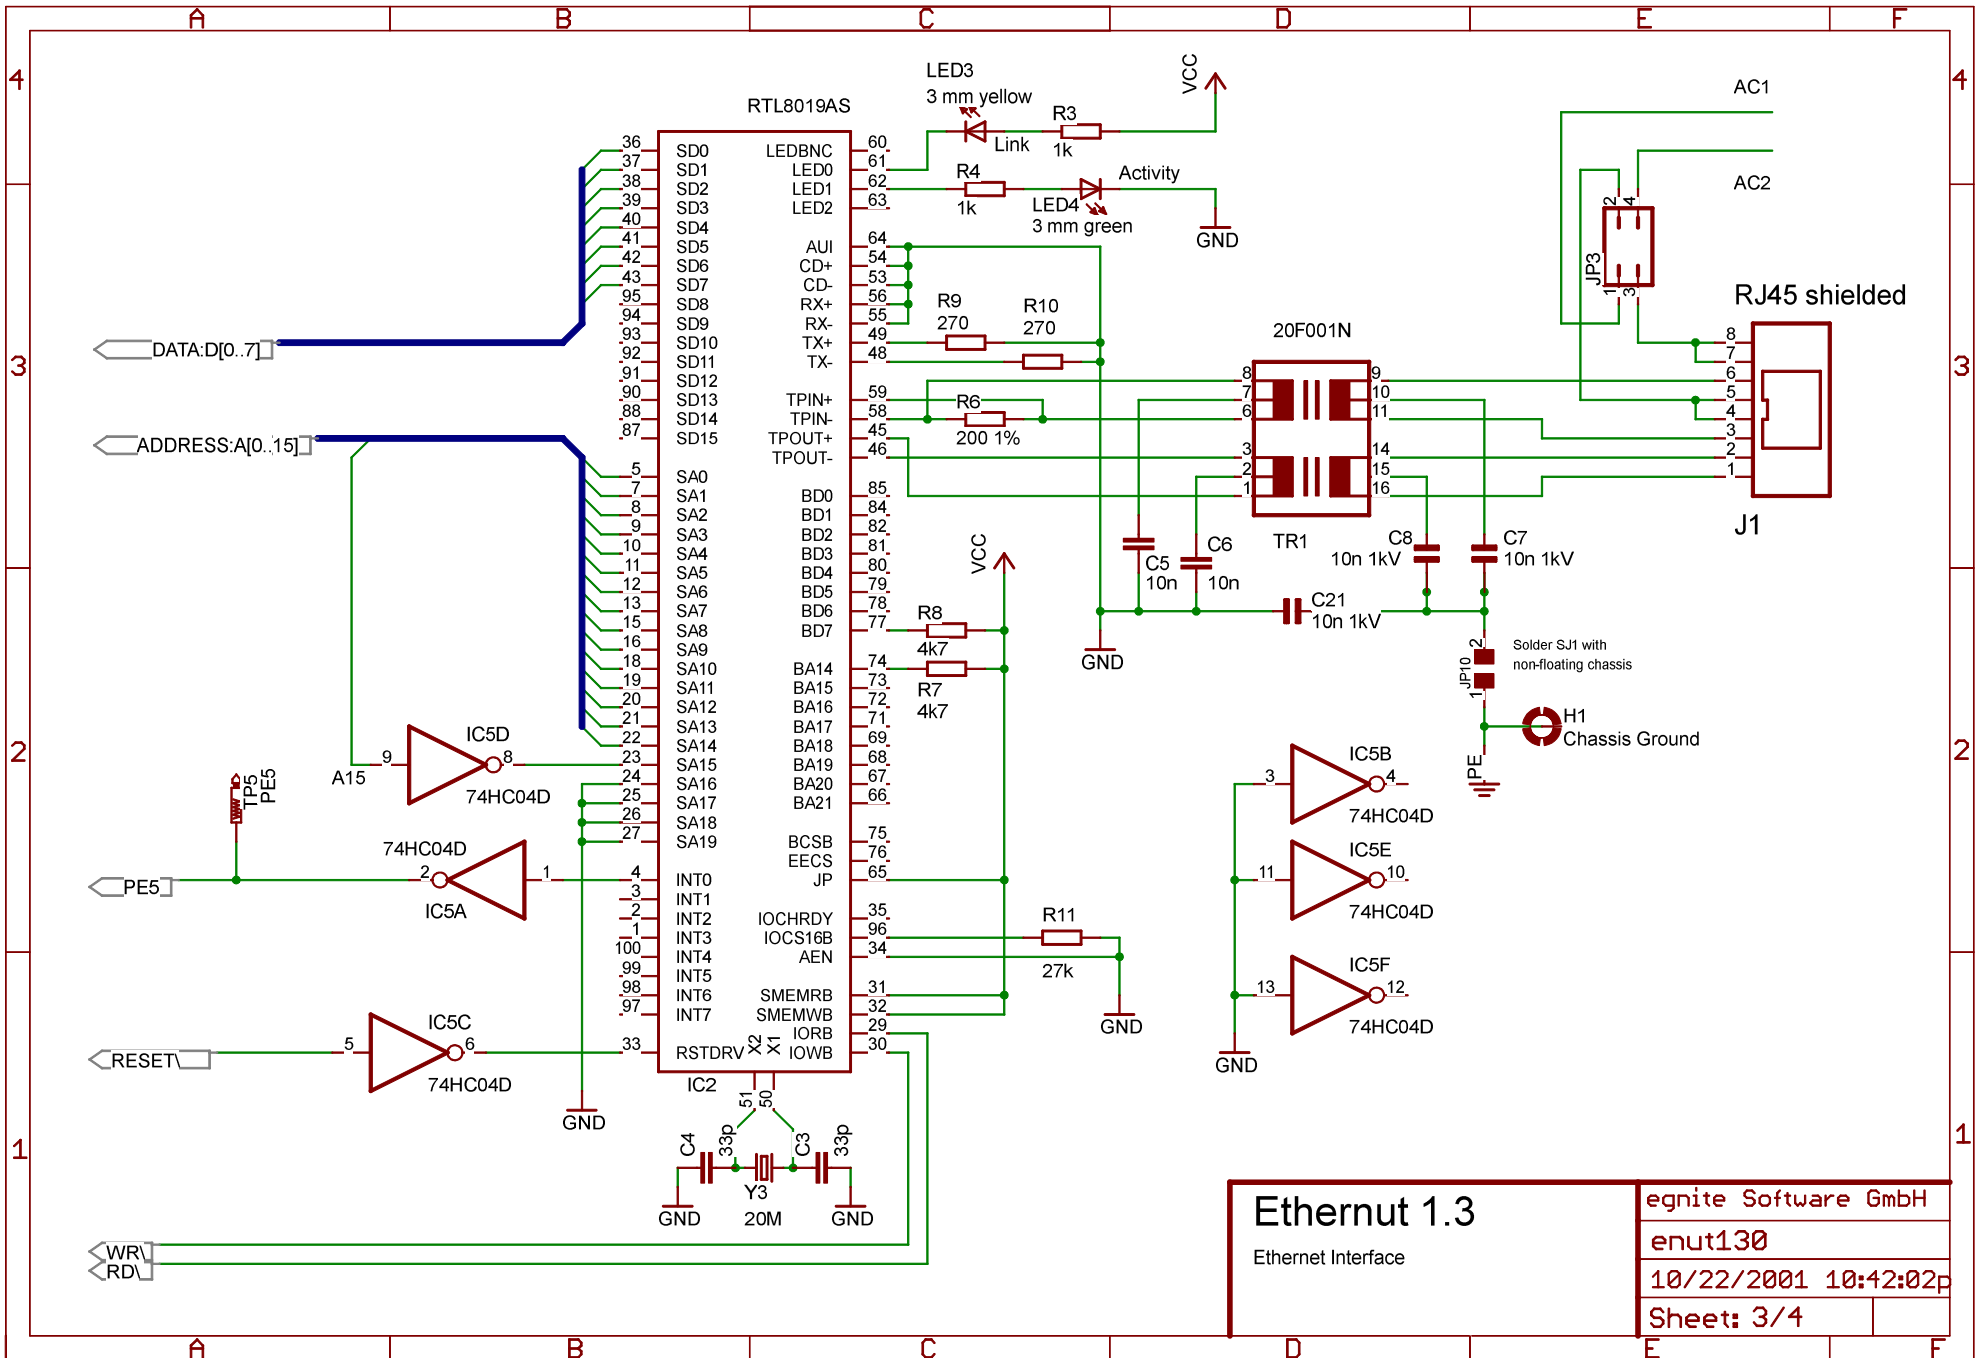

Ethernut 1.3		egnite Software GmbH	
CPU Analogue Interface Serial Interface ISP Interface		enut130	
		10/22/2001 10:42:02p	
		Sheet: 1/4	

Ethernut 1.3 SRAM and Expansion Port	egnite Software GmbH
	enut130
	10/22/2001 10:42:02p
	Sheet: 2/4

Ethernut 1.3 Power Supply Reset Logic	egnite Software GmbH
	enut130
	10/22/2001 10:42:02p
	Sheet: 4/4